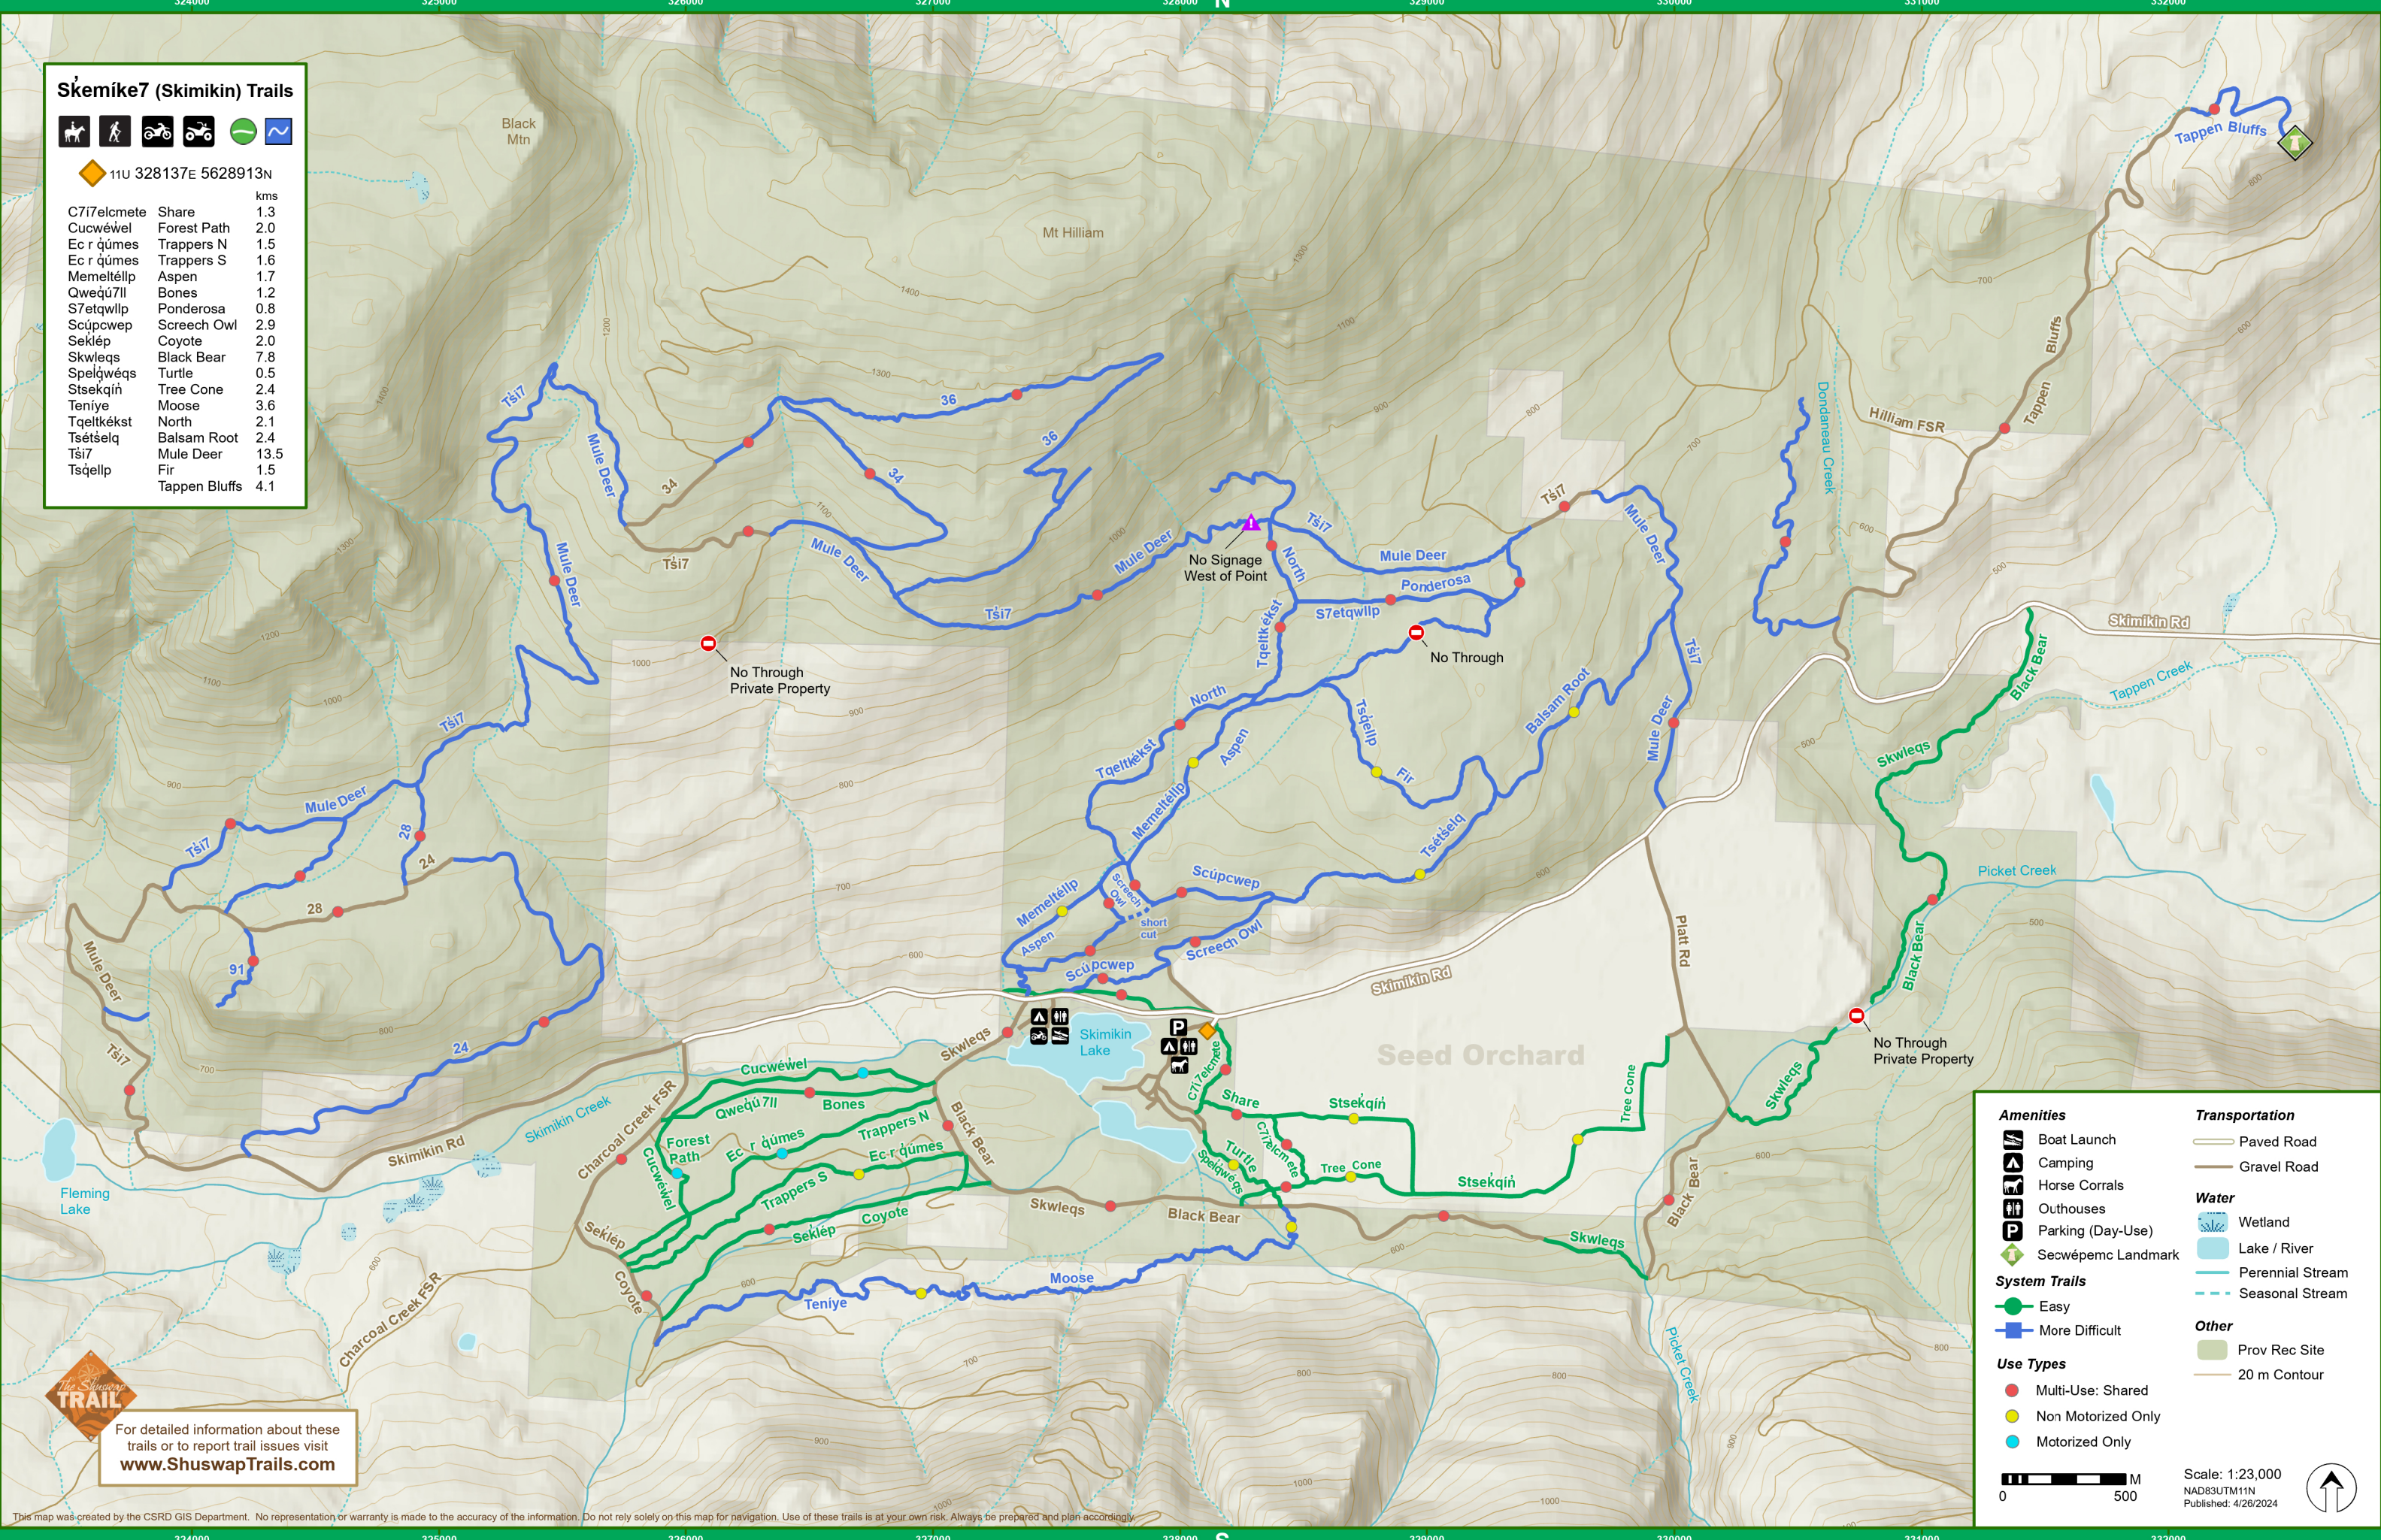

Skemike7 (Skimikin) Trails

11U 328137E 5628913N					
C7i7elcmete	Share	1.3	kms		
Cucwéwel	Forest Path	2.0			
Ec r qúmes	Trappers N	1.5			
Ec r qúmes	Trappers S	1.6			
Memetálp	Aspen	1.7			
Qweqú7II	Bones	1.2			
S7etqwlp	Ponderosa	0.8			
Scúpcwep	Screech Owl	2.9			
Seklép	Coyote	2.0			
Skwleqs	Black Bear	7.8			
Spelqwéqs	Turtle	0.5			
Stsekqín	Tree Cone	2.4			
Teniye	Moose	3.6			
Tqeltkékst	North	2.1			
Tsétselq	Balsam Root	2.4			
Tsít7	Mule Deer	13.5			
Tsqélp	Fir	1.5			
	Tappen Bluffs	4.1			

For detailed information about these trails or to report trail issues visit www.ShuswapTrails.com

	Boat Launch		Paved Road
	Camping		Gravel Road
	Horse Corrals		Wetland
	Outhouses		Lake / River
	Parking (Day-Use)		Perennial Stream
	Secwépmc Landmark		Seasonal Stream
	Easy		Prov Rec Site
	More Difficult		20 m Contour
	Multi-Use: Shared		
	Non Motorized Only		
	Motorized Only		

Scale: 1:23,000
NAD83UTM11N
Published: 4/26/2024